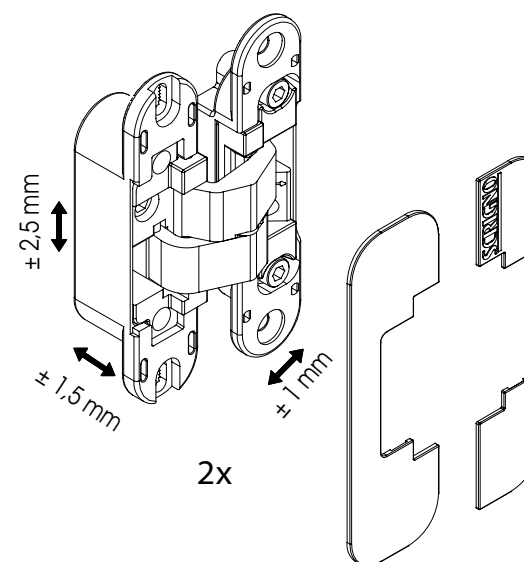

Cerniera a scomparsa registrabile su 3 assi Concealed hinge with 3-way adjustment

ARGENTO per le finiture:
palissandro grigio, noce e
rovere antracite.

SILVER for these finishes:
grey rosewood, walnut and
anthracite oak.

BIANCO per le finiture:
bianco, palissandro bianco,
venato bianco.

WHITE for these finishes:
white, white rosewood
and veined white