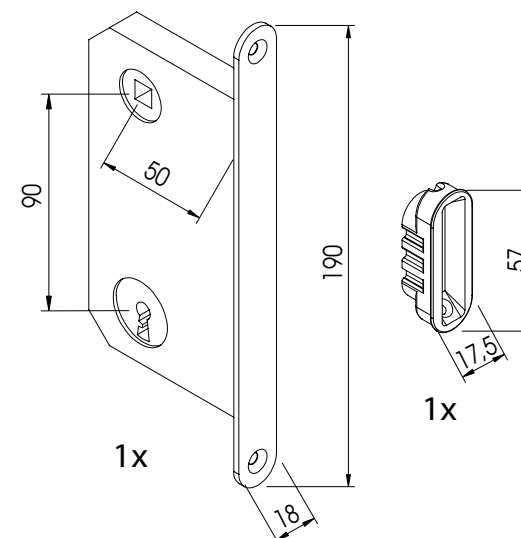

Serratura magnetica Magnetic lock

SERRATURA: cromo opaco
LOCK: matt chrome

INCONTRO: verniciato argento
STRIKE PLATE: painted silver