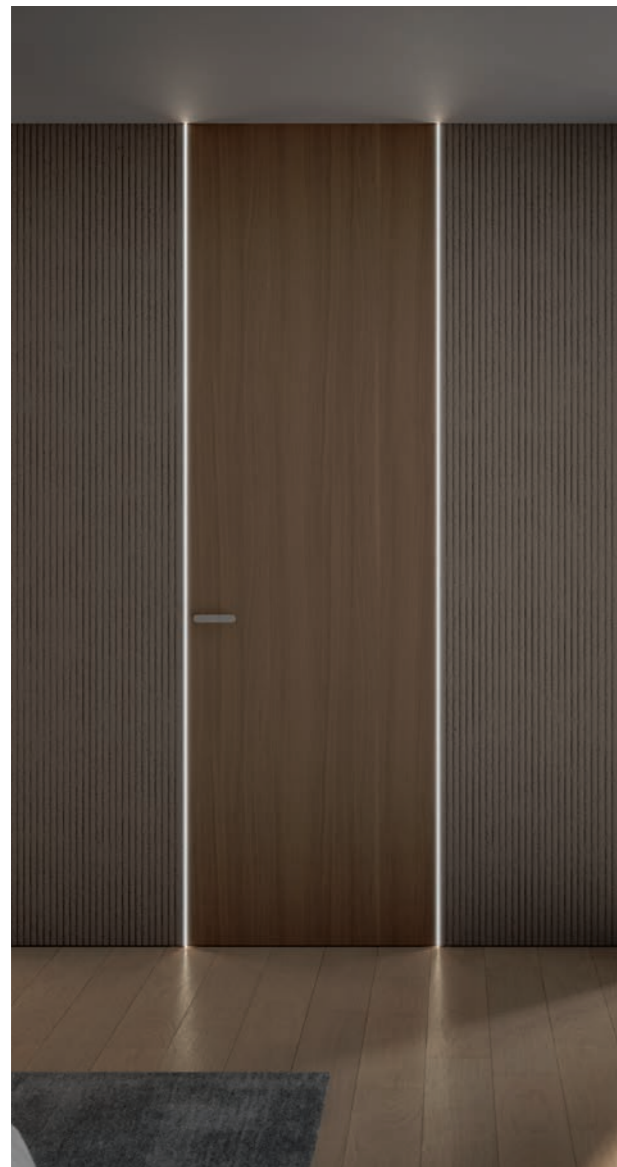

Essenze Line

Wood-finish interior doors represent a fusion of form and function.

An elegant, refined and exclusive range of doors, able to warm any interior space with a genuinely unique touch.

Their versatility allows them to adapt to different architectural and aesthetic styles of domestic and commercial environments. The wood grain conveys a welcoming and authentic sense. The wood finish doors integrate harmoniously into the atmosphere, lending personality and character to the overall environment.