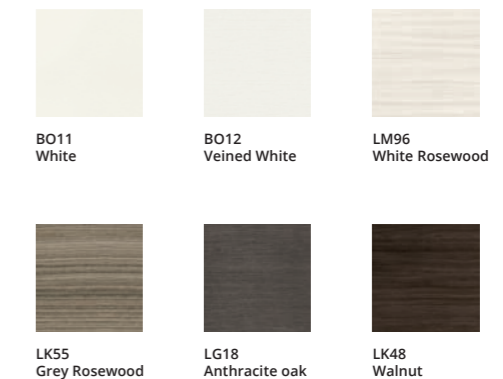

COUNTER FRAMES COMPATIBILITY

- Magnifico Fit
- Essential
- Pro
- Techzero
- OpenBox Fit

COLORS RANGE

This model designed by Scrigno offers a smooth door with flawless surfaces, available in two different options: a refined matt lacquer, and a gloss lacquer which reflects light in an appealing fashion. Also available in a matt lacquered open-pore ash version to add a touch of warmth and natural finish to the room. The available colour range includes eight standard RAL colours, with all RAL finishes available on request.

COLORS RANGE

The panel features a strong solid spruce frame and is covered with laminate finishes. White laminate, white or grey rosewood, white veined, anthracite oak or walnut, each adds its character and warmth to the environment. A functional and tough door, but also a design element which can transform any living space into an elegant and stylish environment.