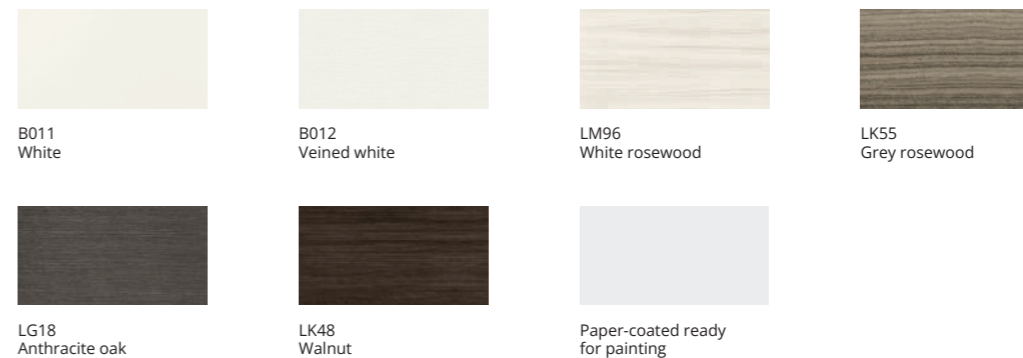

REMIX DOORPOSTS

MELAMINE DOORPOSTS