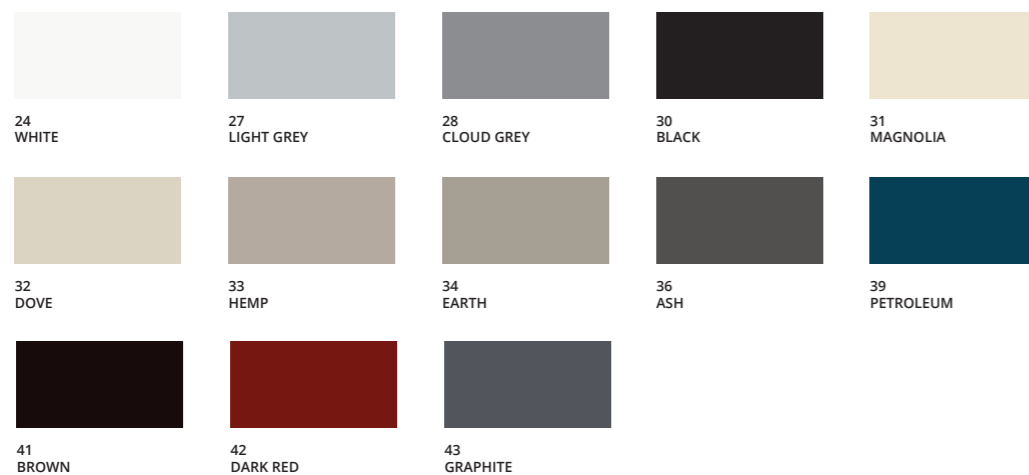

DOOR FRAME AND COVER/HANDLE FINISHES

The available options include transparent, satin, reflex, smoked or bronze glass, and it is also available in mirror version, in addition to a wide range of shades which can be selected for the lacquered glass version, in gloss or satin finish, from warmer and romantic nuances to more metallic and industrial options. The aluminium details can also be customised.

GLASSES

LACQUERED

SLIDING Acqua

The Acqua door brings together glass and aluminium to enhance and enrich any living space with elegance and refinement, whatever the overriding style. Available in a wide range of variants, its finishes can be selected from a rich palette of available shades.

COUNTER FRAMES COMPATIBILITY

- Magnifico Fit
- Essential
- Techzero
- OpenBox Fit