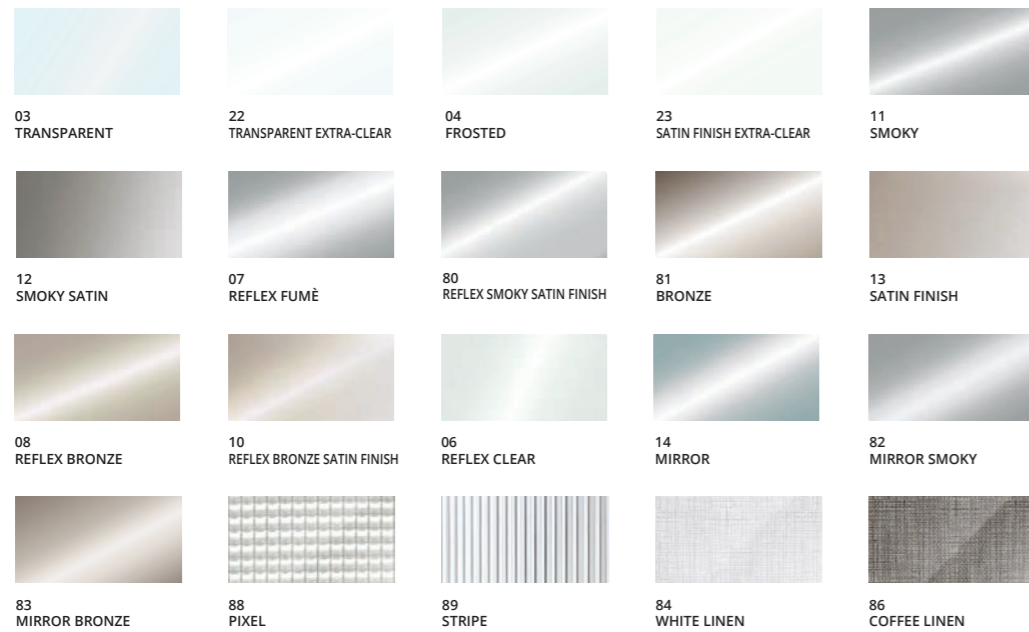

DOOR FRAME AND COVER/HANDLE FINISHES

The glass leaf which sets the Acqua door apart is available in transparent, satin, reflex, smoked or bronze glass, and is also available in mirror version, in addition to a wide range of shades which can be selected for the lacquered glass version, in gloss or satin finish. In order to meet the widest range of requirements, the available palette has been expanded to include new, modern finishes such as rigo, pixel, white linen and coffee linen. The aluminium profiles can also be customised.

GLASSES

LACQUERED

SLIDING Aria

Designed to make living spaces exclusive, these offerings represent the peak of innovation in the glass door sector. A simple and elegant design allows living spaces to be defined discreetly, between transparency and reflections.

COUNTER FRAME COMPATIBILITY

- Magnifico Fit
- Essential
- Techzero
- OpenBox Fit