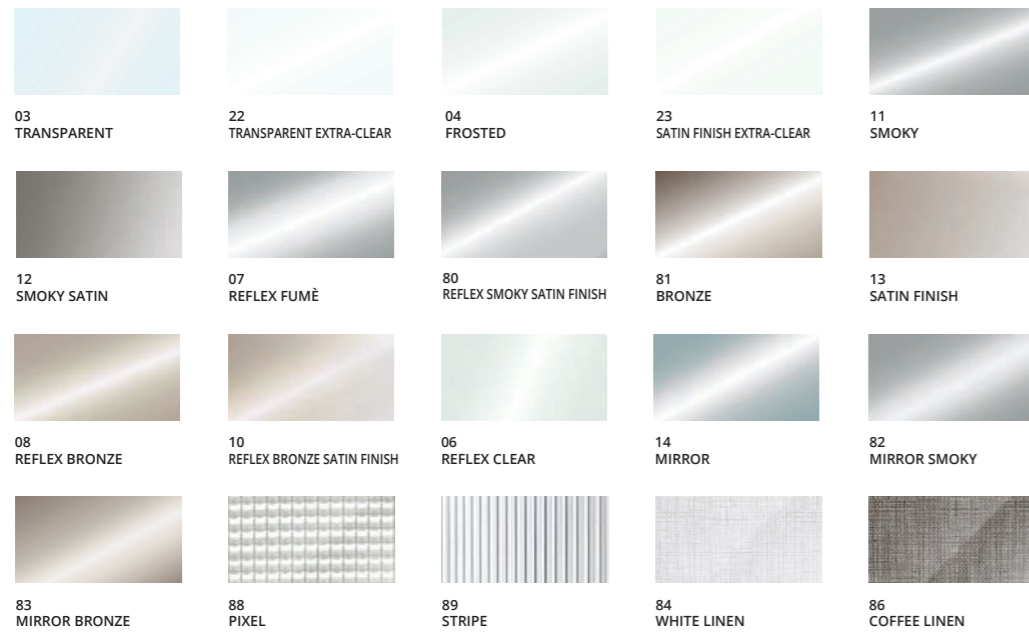

DOOR FRAME AND COVER/HANDLE FINISHES

The available options include transparent, satin, reflex, smoked or bronze glass, and it is also available in mirror version, in addition to a wide range of shades which can be selected for the lacquered glass version, in gloss or satin finish, from warmer and romantic nuances to more metallic and industrial options. The aluminium details can also be customised.

GLASSES

LACQUERED

SLIDING Acqua

The Acqua door brings together glass and aluminium to enhance and enrich any living space with elegance and refinement, whatever the overriding style. Available in a wide range of variants, its finishes can be selected from a rich palette of available shades.

COUNTER FRAMES COMPATIBILITY

- Magnifico Fit
- Essential
- Techzero
- OpenBox Fit