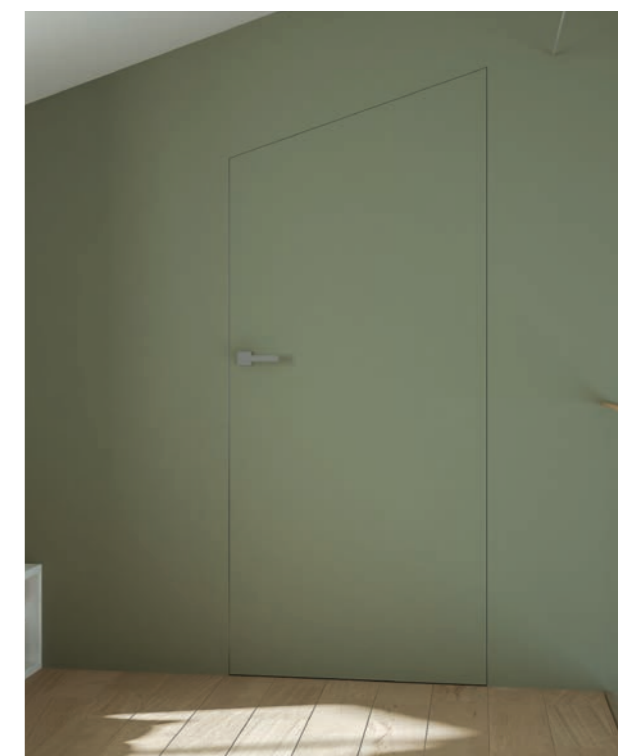

SWING TRAPEZOIDALE

Trapezoidal flush-fitting swing door, with crosspiece from 60 to 89°; it is ideal in environments with limited height under the eaves, such as loft rooms and conversions. It offers versatile solutions with infinite implementation possibilities. The door can be finished with a choice of materials, making it a genuine design element. The lack of edging trims and the finish of the panel allow the wall and door to combine into a single stylistic element, in continuity with the environment, making it welcoming and visually broader.